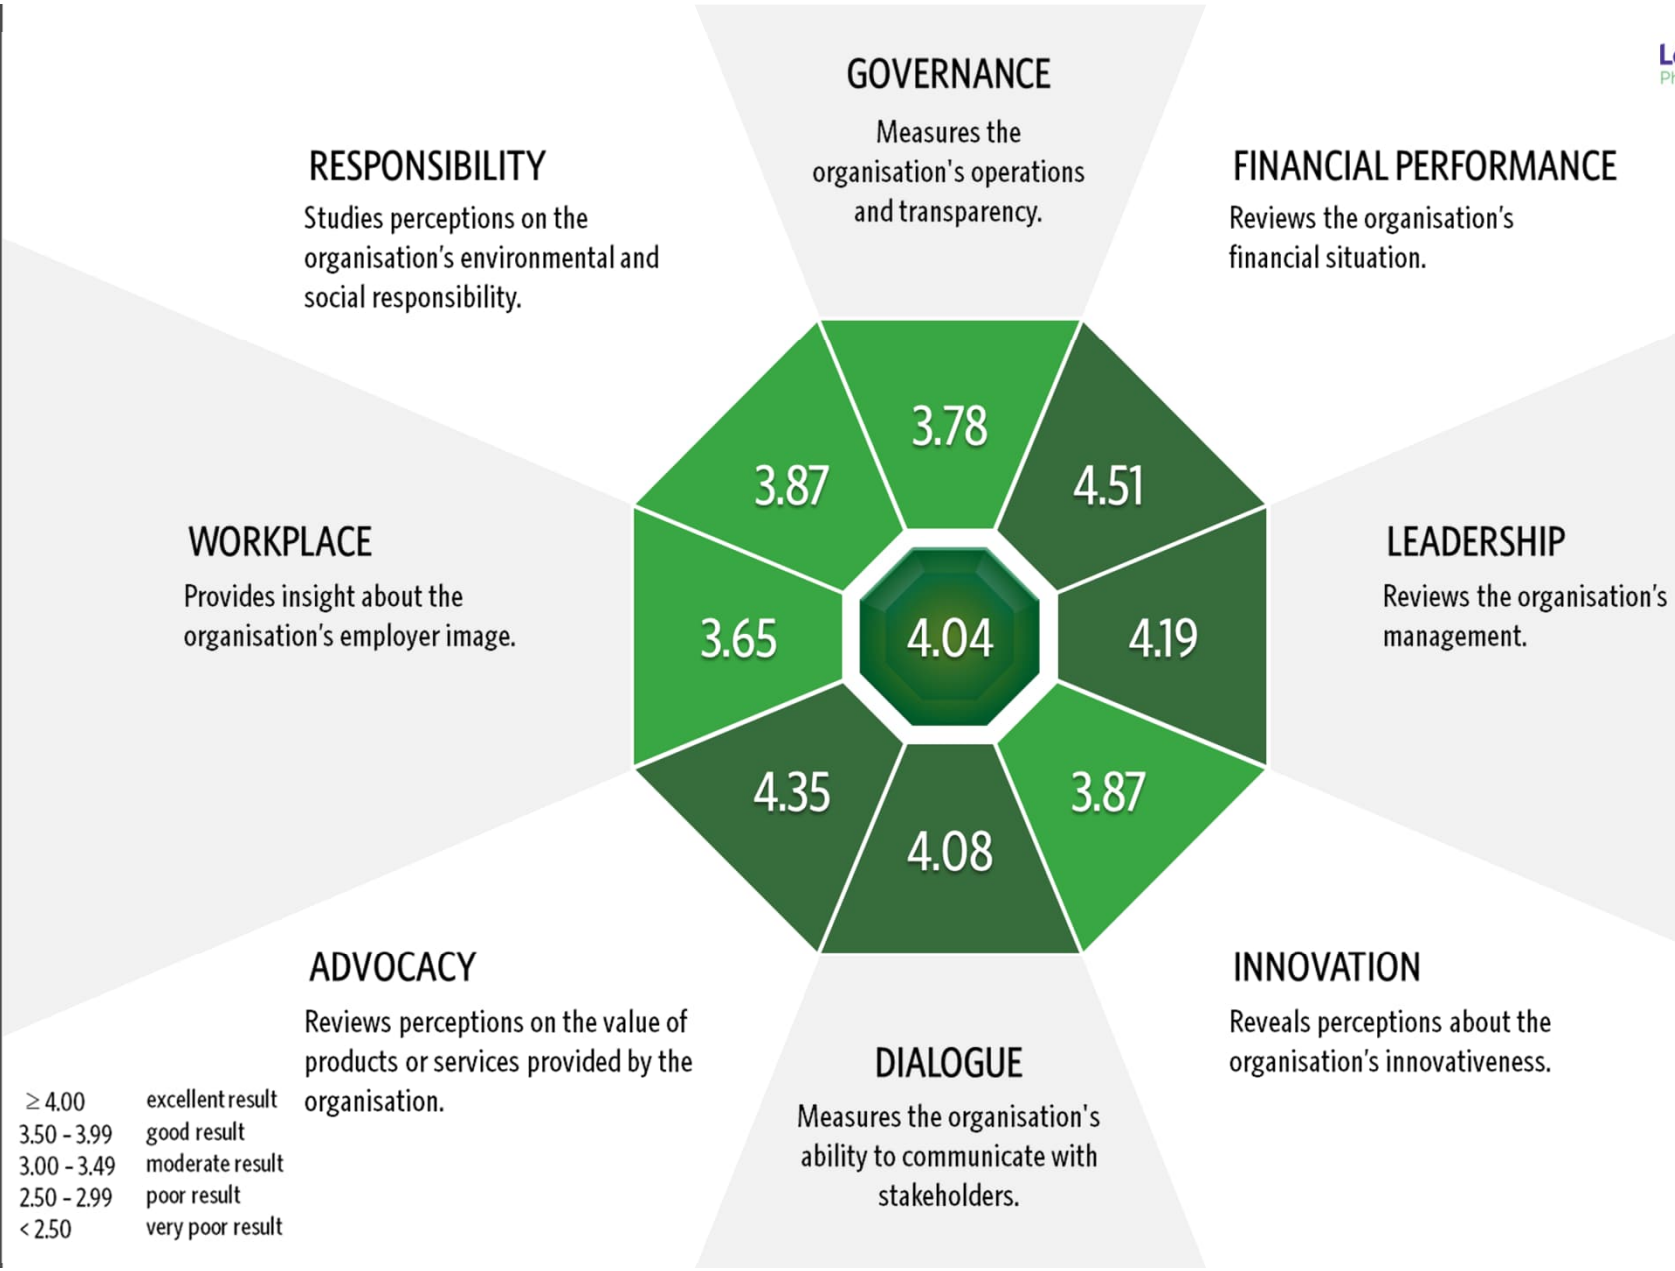

Publishable materials

The following pages are free to share in public or with third parties.

DÝRAFJÖRÐUR
65°52'47.5"N
23°26'28.9"W

REPUTATION
STRUCTURE
2024

POLICYMAKERS

≥ 4,00	excellent result
3,50 - 3,99	good result
3,00 - 3,49	moderate result
2,50 - 2,99	poor result
< 2,50	very poor result

REPUTATION
STRUCTURE
2024

POLICYMAKERS

≥ 4.00	excellent result
3.50 - 3.99	good result
3.00 - 3.49	moderate result
2.50 - 2.99	poor result
< 2.50	very poor result

REPUTATION TREND OF
LÄÄKETEOLLISUUS RY
(PHARMA INDUSTRY
FINLAND)

2018 - 2024

POLICYMAKERS

- ≥ 4,00 excellent result
- 3,50 - 3,99 good result
- 3,00 - 3,49 moderate result
- 2,50 - 2,99 poor result
- < 2,50 very poor result