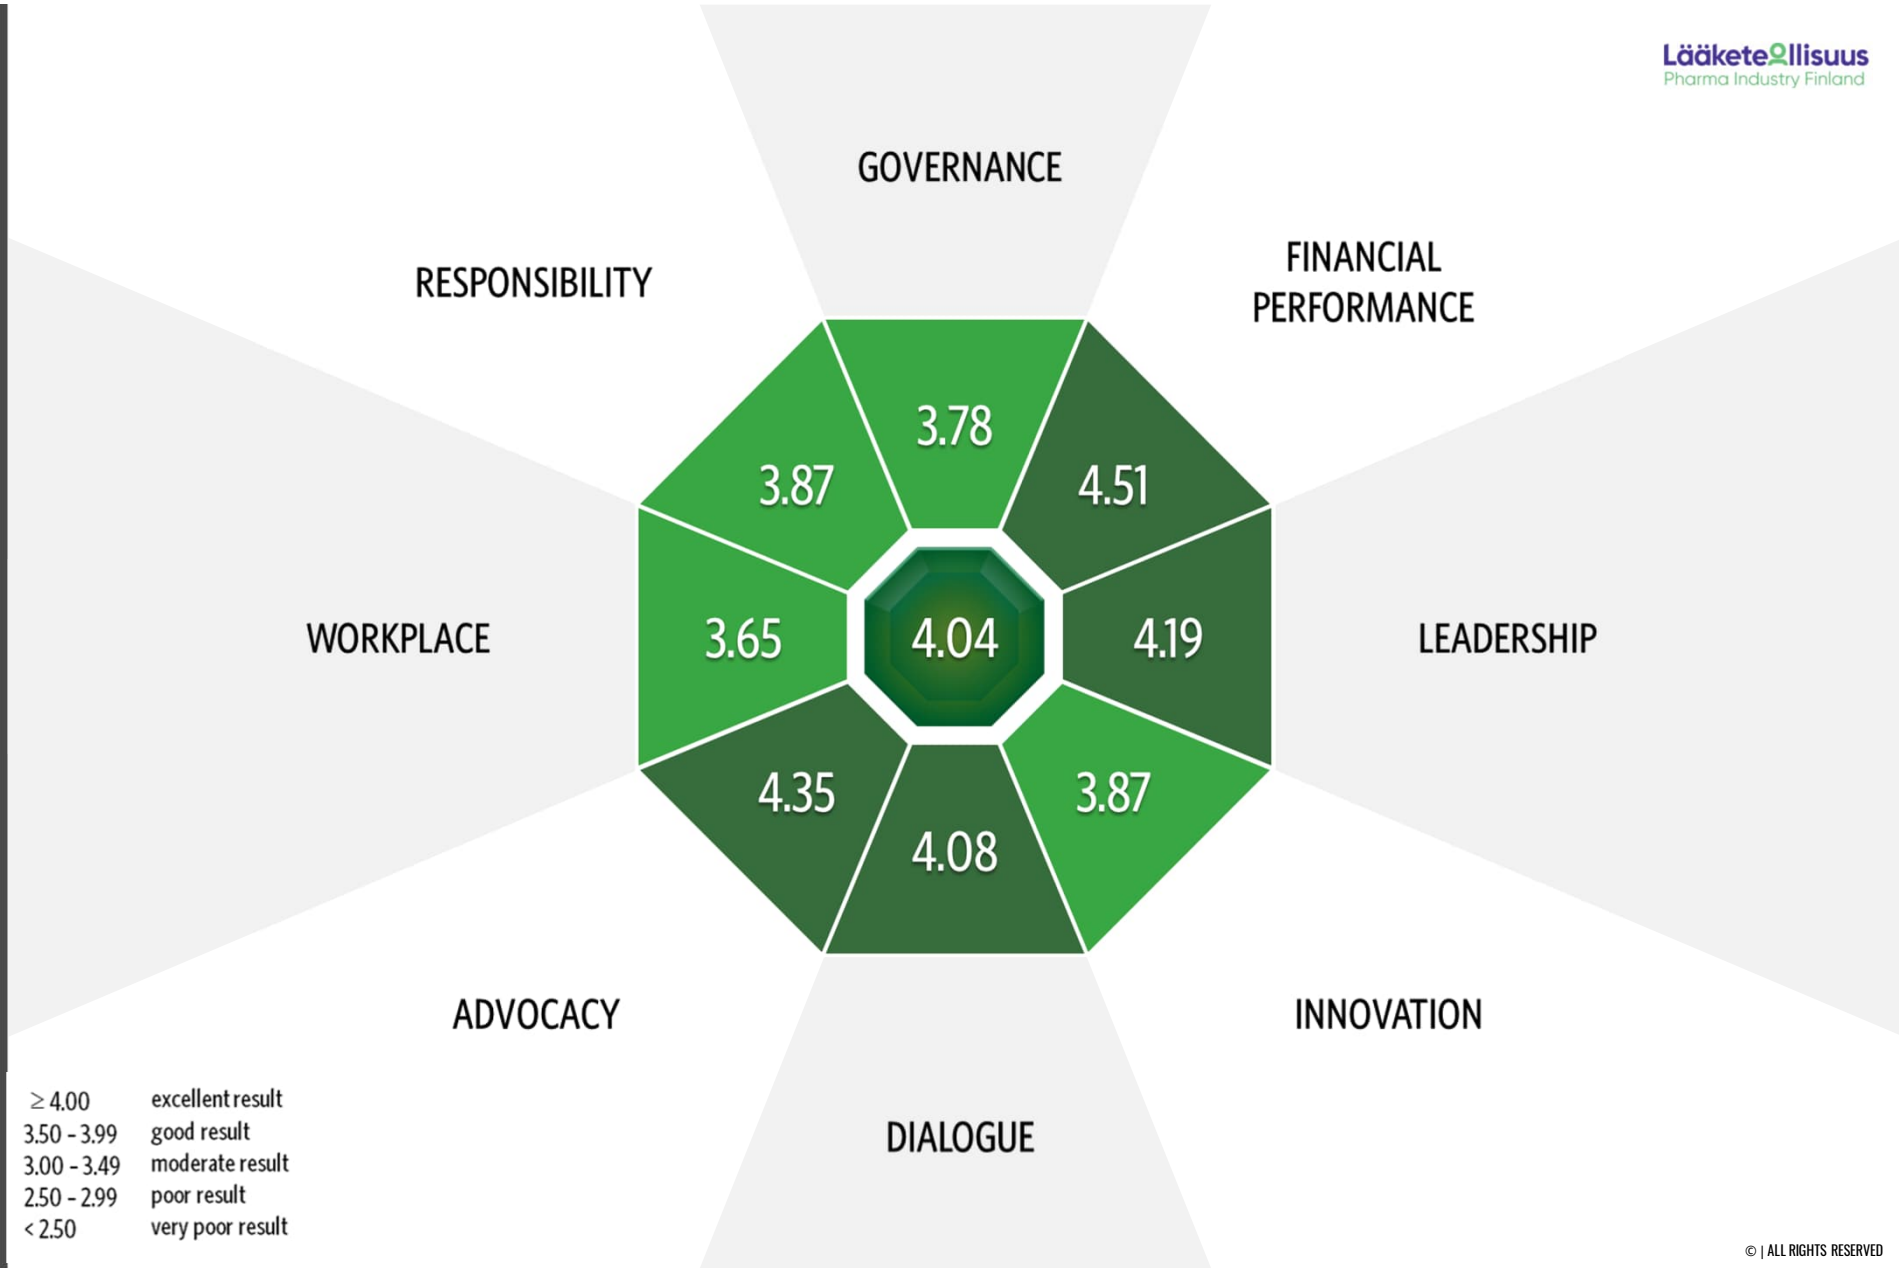

Publishable materials

The following pages are free to share in public or with third parties.

DÝRAFJÖRÐUR
65°52'47.5"N
23°26'28.9"W

REPUTATION
STRUCTURE
2024

POLICYMAKERS

≥ 4,00	excellent result
3,50 - 3,99	good result
3,00 - 3,49	moderate result
2,50 - 2,99	poor result
< 2,50	very poor result

REPUTATION
STRUCTURE
2024

POLICYMAKERS

≥ 4.00	excellent result
3.50 - 3.99	good result
3.00 - 3.49	moderate result
2.50 - 2.99	poor result
< 2.50	very poor result

REPUTATION TREND OF
LÄÄKETEOLLISUUS RY
(PHARMA INDUSTRY
FINLAND)

2018 - 2024

POLICYMAKERS

- ≥ 4,00 excellent result
- 3,50 - 3,99 good result
- 3,00 - 3,49 moderate result
- 2,50 - 2,99 poor result
- < 2,50 very poor result