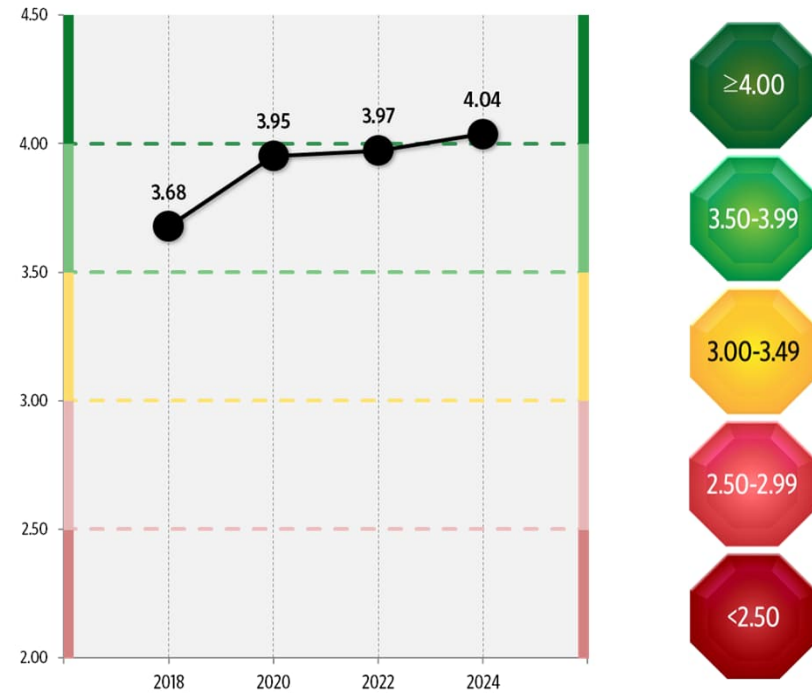

Publishable materials

The following pages are free to share in public or with third parties.

DÝRAFJÖRÐUR
65°52'47.5"N
23°26'28.9"W

REPUTATION
STRUCTURE
2024

POLICYMAKERS

≥ 4,00	excellent result
3,50 - 3,99	good result
3,00 - 3,49	moderate result
2,50 - 2,99	poor result
< 2,50	very poor result

REPUTATION
STRUCTURE
2024

POLICYMAKERS

≥ 4.00	excellent result
3.50 - 3.99	good result
3.00 - 3.49	moderate result
2.50 - 2.99	poor result
< 2.50	very poor result

REPUTATION TREND OF
LÄÄKETEOLLISUUS RY
(PHARMA INDUSTRY
FINLAND)

2018 - 2024

POLICYMAKERS

- ≥ 4,00 excellent result
- 3,50 - 3,99 good result
- 3,00 - 3,49 moderate result
- 2,50 - 2,99 poor result
- < 2,50 very poor result